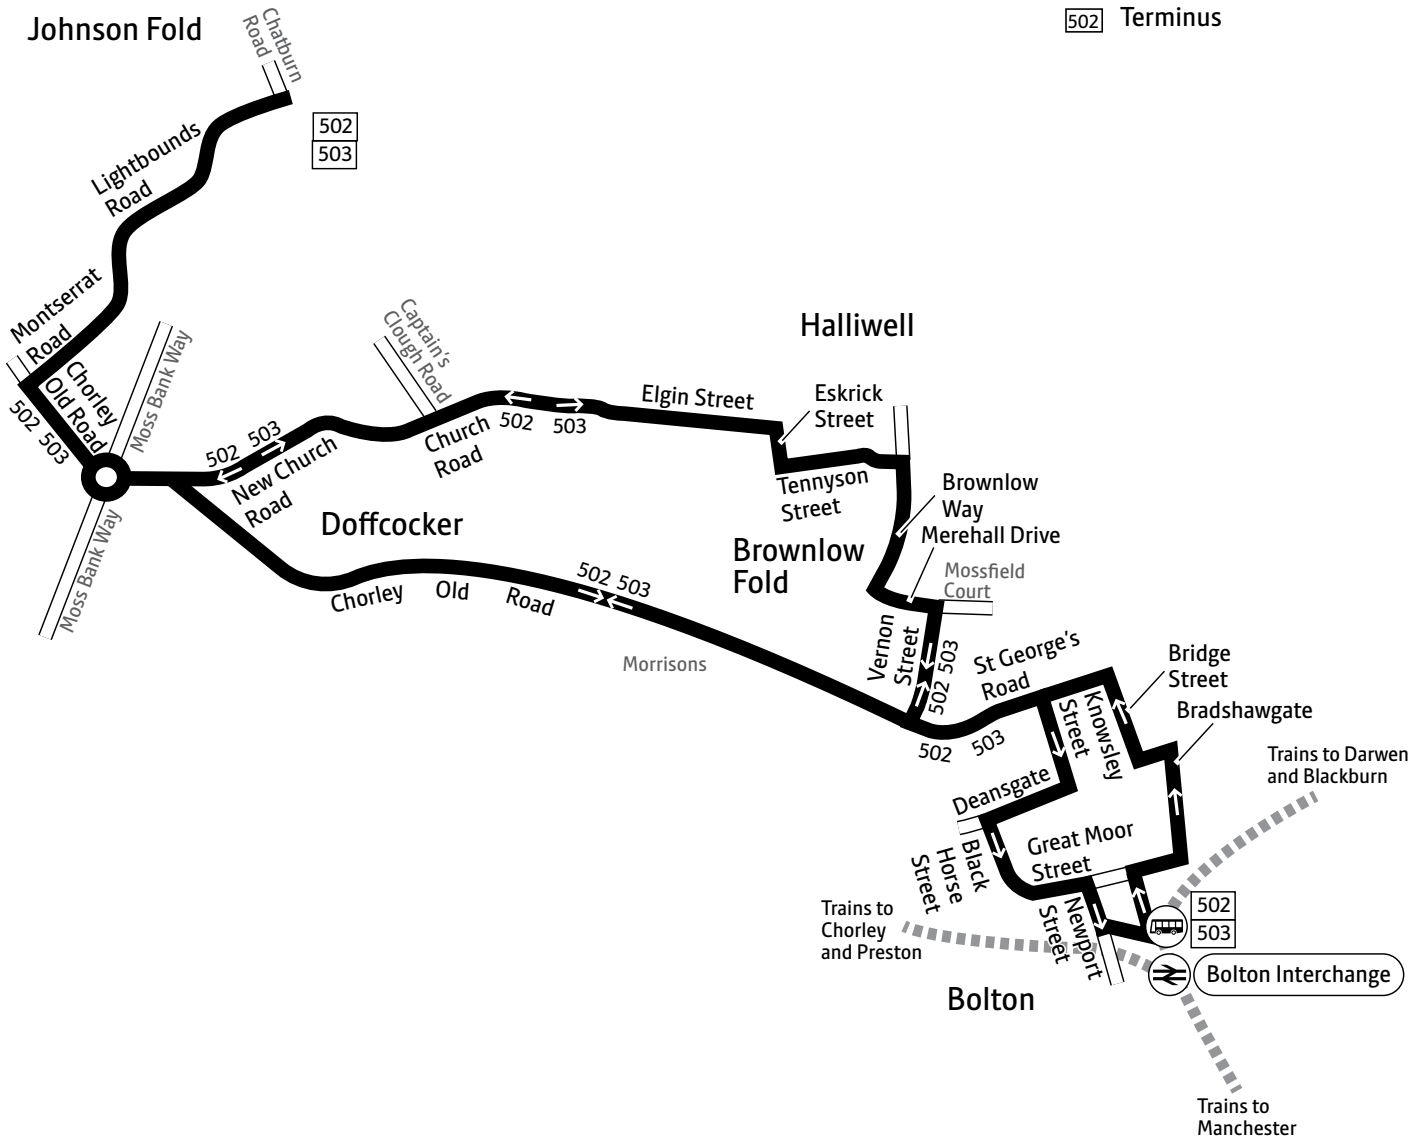

-  Bus route
-  Train line
-  Direction of travel
-  Bus station/connection point
-  Train station
-  Terminus

Bolton — Brownlow Fold — Doffcocker — Johnson Fold circular
Bolton — Doffcocker — Johnson Fold — Brownlow Fold circular

502
503

Mondays to Fridays

| | 502 | 502 | 502 | 503 | 502 | 502 | 503 | | 502 | 503 | 502 | 503 | | 502 | 503 |
|--------------------------------|------------|------------|------------|------------|------------|------------|------------|------|------------|------------|------------|------------|-------|------------|------------|
| Bolton, Interchange | | | | 0622 | | 0708 | 0722 | | 38 | 52 | 08 | 22 | | 1908 | 1922 |
| Bolton, St George's Road | | | | 0627 | | | 0727 | | | 57 | | 27 | | | 1927 |
| Brownlow Fold, Mossfield Court | | | | | | 0716 | | | 46 | | 16 | | | 1916 | |
| Chorley Old Road, Morrisons | | | | 0632 | | | 0732 | | | 02 | | 32 | mins | | 1932 |
| Doffcocker | | | | 0637 | | 0724 | 0737 | then | 54 | 07 | 24 | 37 | past | 1924 | 1937 |
| Johnson Fold | 0522 | 0552 | 0632 | 0646 | 0652 | 0732 | 0746 | at | 02 | 16 | 32 | 46 | each | 1932 | 1946 |
| Doffcocker | 0526 | 0556 | 0636 | 0654 | 0656 | 0742 | 0754 | | 12 | 24 | 42 | 54 | hour | 1942 | 1954 |
| Chorley Old Road, Morrisons | 0530 | 0600 | 0640 | | 0700 | 0746 | | | 16 | | 46 | | until | 1946 | |
| Bolton, St George's Road | 0535 | 0605 | 0645 | | 0705 | 0751 | | | 21 | | 51 | | | 1951 | |
| Brownlow Fold, Mossfield Court | | | | 0702 | | | 0802 | | | 32 | | 02 | | | 2002 |
| Bolton, Interchange | 0540 | 0610 | 0650 | 0710 | 0710 | 0756 | 0810 | | 26 | 40 | 56 | 10 | | 1956 | 2010 |