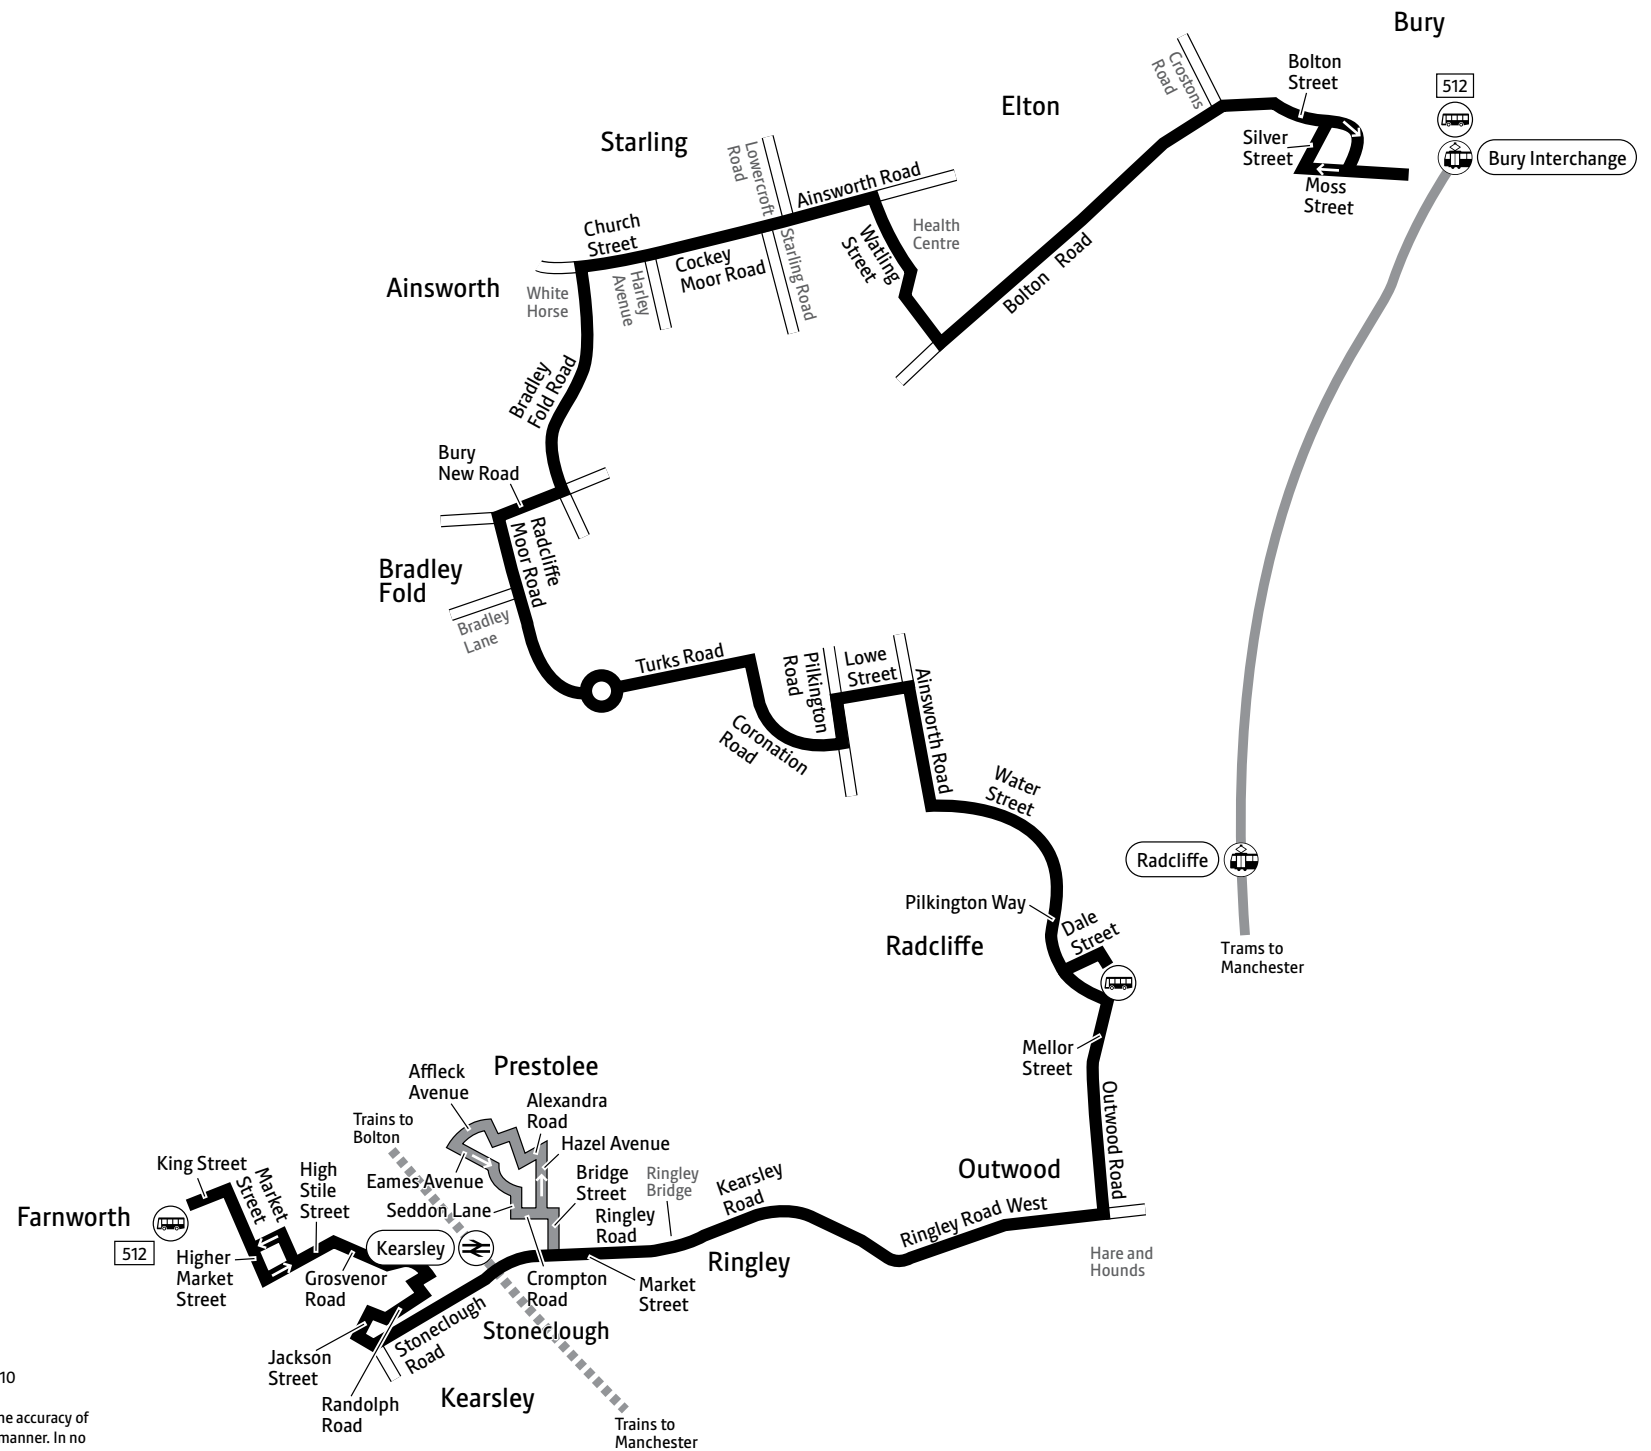

Using this timetable

Timetables show the direction of travel, bus numbers and the days of the week.

Main stops on the route are listed on the left. Where no time is shown against a particular stop, the bus does not stop there on that journey. Check any letters which are shown in the timetable against the key at the bottom of the page.

-  Bus route
-  Hail and ride:
passengers can get on or off
the bus wherever it is safe
-  Train line
-  Tram line
-  Direction of travel
-  Bus station/connection point
-  Train station
-  Metrolink stop
-  Terminus